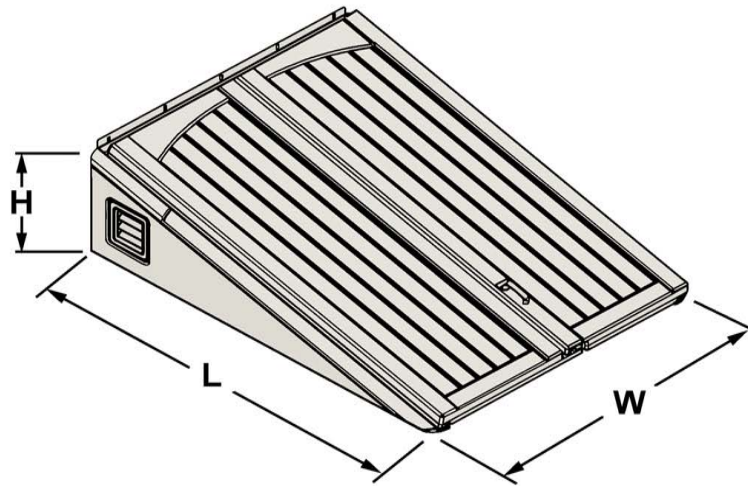

## Ultra Series Basement Door Standard Sizes and Dimensions

A Clear Opening	
inches	cm
45	114.3

B Open Width Including Handle	
inches	cm
65	165.1

Ultra Series doors are only available in Size C at this time.

Size	Width				Length**		Height		Clear Opening			
	Covers Closed		Covers Open*						Length		Width	
	inches	cm	inches	cm	inches	cm	inches	cm	inches	cm	inches	cm
C	56	142.2	65	165.1	73	185.4	19.5	49.5	67	170.2	45	114.3