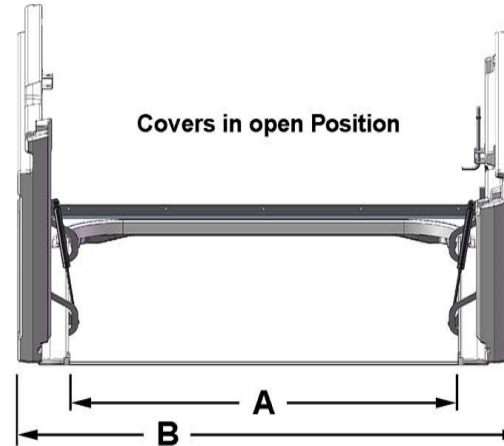

## Ultra Series Basement Door Standard Sizes and Dimensions

A Clear Opening	
inches	cm
45	114.3

B Open Width Including Handle	
inches	cm
65	165.1

Ultra Series doors are only available in Size C at this time.

Size	Width				Length**		Height		Clear Opening			
	Covers Closed		Covers Open*						Length		Width	
	inches	cm	inches	cm	inches	cm	inches	cm	inches	cm	inches	cm
C	56	142.2	65	165.1	73	185.4	19.5	49.5	67	170.2	45	114.3